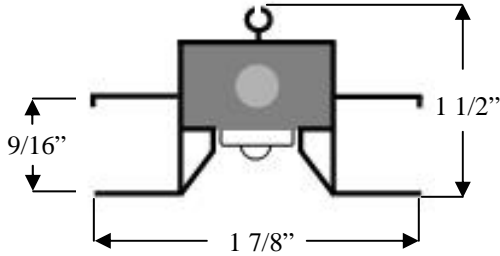

GENERAL SPECIFICATIONS			
Volts	Maximum Overall Length	Whip Length	Light Center Length
AC 120V±10V	17.9"	11"	.25"

INDIVIDUAL LAMP SPECIFICATIONS			
STRIP LENGTH	NUMBER OF LED's	COLOR	AVG WATTS
17.9"	30	Amber	6.5W
4.25	10	Amber	1.5W
17.9"	27	White	4.5W
4.25	10	White	1.1W