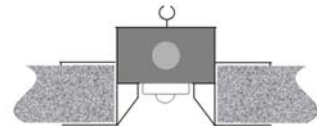

**PRODUCT DESCRIPTION**  
**SLS-T LED STRIP LIGHT**  
**CEILING TILE MOUNT**

CAN SAVE OVER 90% OF THE ENERGY

RATED LIFE UP TO 30 YEARS

EASY INSTALLATION

COMPATIBLE WITH ANY DÉCOR

END VIEW—MOUNTED IN CEILING TILE

MADE IN THE USA

**FIREFLY SLS-T LED STRIP LIGHT FEATURES AND BENEFITS**

<b>LOWEST POWER USE</b>	At an average maximum of only 6.5 Watts, it uses so little energy it can pay for itself in less than a year and every year after that throughout its rated life.
<b>PERFECT LIGHT</b>	The direct amber light is pleasing to the eye and helps reduce night blindness.
<b>VERY LONG LIFE</b>	Lasts 40 times longer than the longest lasting incandescent and more than 100 times longer than standard lamps—no maintenance for as much as 30 years.
<b>CLEAN APPEARANCE</b>	When recessed into the ceiling tile the SLS-T strip light fits into any décor.
<b>EASY INSTALLATION</b>	Install in just a few minutes - simply cut slot in ceiling tile, slide in SLS-T strip lamp, connect two wires in junction box.
<b>PROPRIETARY DESIGN</b>	Unique, patent pending design insures long trouble free life that exceeds UL-performance requirements.