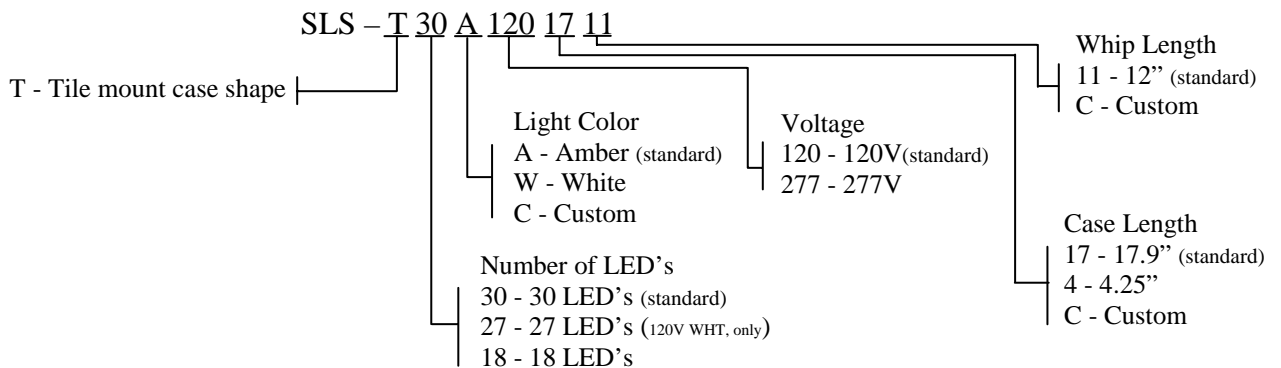

SLS-T STRIP LIGHT PART NUMBERS

CALL FIREFLY—WE CAN MAKE IT EASY

FREE COST AND SAVINGS ANALYSIS
FIND OUT HOW TO HAVE YOUR LIGHTING UPGRADED WITHOUT PAYING FOR IT
PURCHASE TERMS AND CONDITIONS

SOLID STATE LIGHTING OF THE FUTURE IS ALREADY AVAILABLE FROM FIREFLY

Phone (770) 980-9075
www.firefly-technology.com

PO Box 680384, Marietta, GA 30068-0007

Fax (770) 951-0489
info@firefly-technology.com