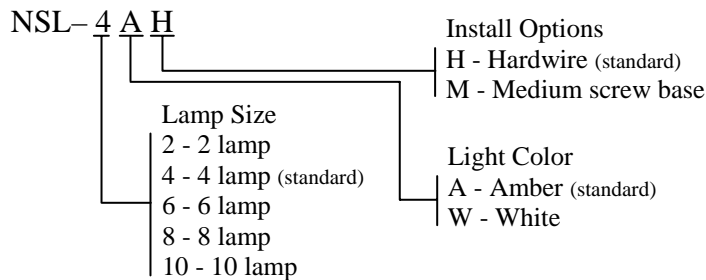

NSL LED NIGHT SAFETY LIGHT PART NUMBERS

CALL FIREFLY—WE CAN MAKE IT EASY

FREE COST AND SAVINGS ANALYSIS
FIND OUT HOW TO HAVE YOUR LIGHTING UPGRADED WITHOUT PAYING FOR IT
PURCHASE TERMS AND CONDITIONS

SOLID STATE LIGHTING OF THE FUTURE IS ALREADY AVAILABLE FROM FIREFLY

Phone (770) 980-9075
www.firefly-technology.com

PO Box 680384, Marietta, GA 30068-0007

Fax (770) 951-0489
info@firefly-technology.com