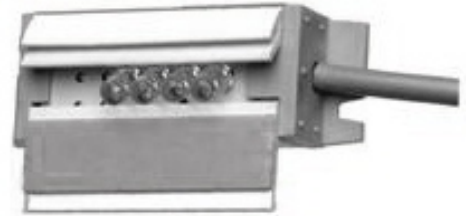

PRODUCT DESCRIPTION
LED NIGHT SAFETY LIGHT

SAVES 95% OF THE ENERGY

LASTS LONGER THAN OVER 100 INCANDESCENT LAMPS

EASY INSTALLATION

LIGHT LEVEL OPTIONS

MADE IN THE USA

FIREFLY LED NIGHT LIGHT STRIP

LOWEST POWER USE	At only 1 Watt average per standard 4 lamp unit uses so little energy it can pay for itself in just 14 weeks and every week after that for many years.
PERFECT LIGHT	Direct, soft amber light is pleasing to the eye and helps reduce night blindness.
VERY LONG LIFE	Lasts 40 times longer than the longest lasting incandescent and more than 100 times longer than standard lamps—no maintenance for as much as 30 years.
EASY INSTALLATION	Install in 5 minutes - simply remove the old lamp, connect two wires or screw in medium base, slide NITE LITE onto louvers and replace cover.
INSTALLATION OPTIONS	Hard wire with two connectors or use the optional screw-in medium base. Slip over louvers or mount to surface with mounting slots.
PROPRIETARY DESIGN	Unique, patent pending design insures long trouble free life that exceeds UL-performance requirements.

SAVES 95% OF THE ENERGY

LASTS LONGER THAN OVER 100
 INCANDESCENT LAMPS

EASY INSTALLATION

LIGHT LEVEL OPTIONS

GENERAL SPECIFICATIONS			
Volts	Maximum Overall Height	Maximum Overall Depth	Light Center Length
AC 120V±10V	1¼"	1"	.25"