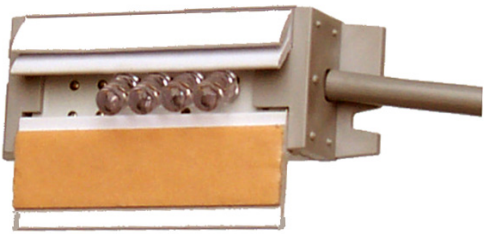

PRODUCT DESCRIPTION
LED NIGHT SAFETY LIGHT

SAVES 95% OF THE ENERGY

LASTS LONGER THAN OVER 100 INCANDESCENT LAMPS

EASY INSTALLATION

LIGHT LEVEL OPTIONS

MADE IN THE USA

FIREFLY LED NIGHT LIGHT STRIP

LOWEST POWER USE	At only 1 Watt average per standard 4 lamp unit uses so little energy it can pay for itself in just 14 weeks and every week after that for many years.
PERFECT LIGHT	Direct, soft amber light is pleasing to the eye and helps reduce night blindness.
VERY LONG LIFE	Lasts 40 times longer than the longest lasting incandescent and more than 100 times longer than standard lamps—no maintenance for as much as 30 years.
EASY INSTALLATION	Install in 5 minutes - simply remove the old lamp, connect two wires or screw in medium base, slide NITE LITE onto louvers and replace cover.
INSTALLATION OPTIONS	Hard wire with two connectors or use the optional screw-in medium base. Slip over louvers or mount to surface with mounting slots.
PROPRIETARY DESIGN	Unique, patent pending design insures long trouble free life that exceeds UL-performance requirements.

OPTIONS

- WHITE LEDS INSTEAD OF STANDARD AMBER
- MEDIUM SIZE SCREW-IN BASE
- 2, 4, 6, 8 OR 10 LEDS

- SAVE UP TO \$35.00 PER LAMP PER YEAR IN ENERGY COSTS •
- ELIMINATE MAINTENANCE FOR AS MUCH AS 30 YEARS •
- PRICE/PERFORMANCE LEADER •

SAVES 95% OF THE ENERGY

LASTS LONGER THAN OVER 100
 INCANDESCENT LAMPS

EASY INSTALLATION

LIGHT LEVEL OPTIONS

GENERAL SPECIFICATIONS			
Volts	Maximum Overall Height	Maximum Overall Depth	Light Center Length
AC 120V±10V	1¼"	1"	.25"