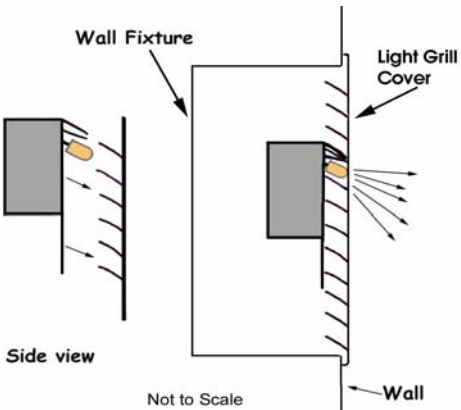

PRODUCT DESCRIPTION
LED NIGHT SAFETY LIGHT

SAVES 95% OF THE ENERGY

LASTS LONGER THAN OVER 100 INCANDESCENT LAMPS

EASY INSTALLATION

LIGHT LEVEL OPTIONS

MADE IN THE USA

FIREFLY LED NIGHT LIGHT STRIP

LOWEST POWER USE	At only 1 Watt average per standard 4 lamp unit uses so little energy it can pay for itself in just 14 weeks and every week after that for many years.
PERFECT LIGHT	Direct, soft amber light is pleasing to the eye and helps reduce night blindness.
VERY LONG LIFE	Lasts 40 times longer than the longest lasting incandescent and more than 100 times longer than standard lamps—no maintenance for as much as 30 years.
EASY INSTALLATION	Install in 5 minutes - simply remove the old lamp, connect two wires or screw in medium base, slide NITE LITE onto louvers and replace cover.
INSTALLATION OPTIONS	Hard wire with two connectors or use the optional screw-in medium base. Slip over louvers or mount to surface with mounting slots.
PROPRIETARY DESIGN	Unique, patent pending design insures long trouble free life that exceeds UL-performance requirements.