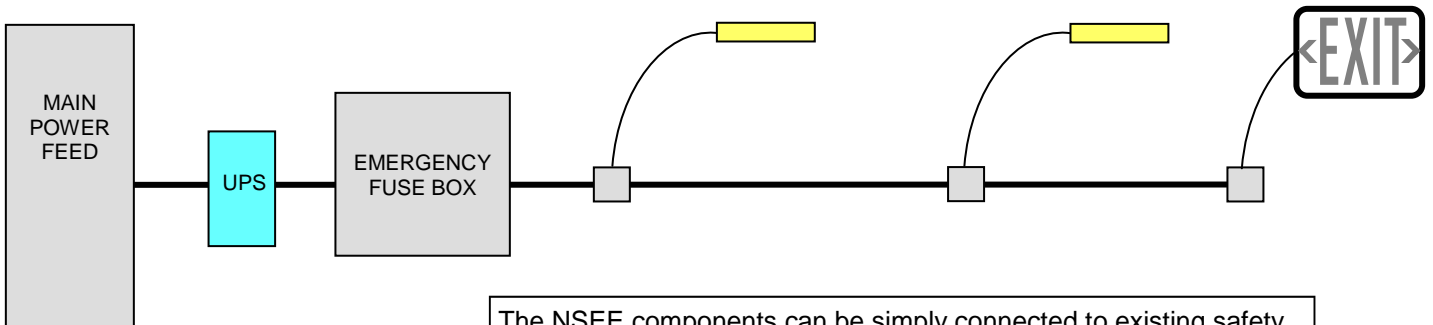

The NSEE components can be simply connected to existing safety emergency circuits or a new dedicated circuit can be installed.

SOLID STATE LIGHTING OF THE FUTURE IS ALREADY AVAILABLE FROM FIREFLY

Phone (770) 980-9075
www.firefly-technology.com

PO Box 680384, Marietta, GA 30068-0007

Fax (770) 951-0489
info@firefly-technology.com