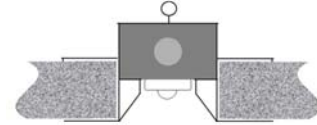

HALLWAY AND OPEN AREA APPLICATIONS

SLS-T STRIP LIGHT END VIEW
 MOUNTED IN ACOUSTIC CEILING TILE

The SLS-T fits easily into an acoustic ceiling tile and connects directly to a junction box. The recommended SLS-T30A (30 amber LED's) has an average rated life of 100,000 hours, a 10 year warranty, and draws only 6.5 Watts. If wired to come on only as night/safety lights and for emergency egress they could last for 30 years of trouble free life with zero maintenance costs.