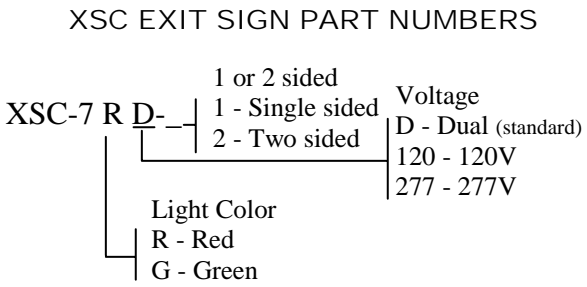

<b>LOWEST POWER USE AND COST</b>	At only 1.5 Watts average per sign it uses less energy than any standard LED exit sign and is much brighter. This sign tends to be half the cost of the big guys.
<b>HIGHEST FACE LUMINANCE</b>	With twice the brightness of any standard LED exit sign. Firefly signs can be seen more easily in dusty environments and when its most needed.
<b>UP TO 10 YEAR WARRANTY</b>	10 year warranty for red and 6.6 years for green means no cost to maintain and the sign will be working if there is an emergency.
<b>UNIVERSAL MOUNTING</b>	Install in 5 -10 minutes, includes optional cast fit canopy to mount end to wall or top to the ceiling and universal knockouts for mounting back to the wall.
<b>DUAL VOLTAGE</b>	Select either 120V or 277V with a simple two wire connection.
<b>SINGLE OR DUAL FACES</b>	Chose between single or double face signs. Each has universal knockout directional chevrons. (Single face has universal rear mount knockouts)
<b>PROPRIETARY DESIGN</b>	Unique, patent pending design insures long trouble free life that exceeds UL-924 performance requirements in a rugged cast aluminum case.

SPECIFICATIONS			
Input Voltage = AC 120V or 277V ± 10%			
Height=8½", Width=12.75", Depth=1¼"			
COLOR	AVG WATTS	VOLT AMPS	WARRANTY
Red	1.5 Watts	5 VA	10 Years
Green	1.0 Watts	3 VA	6.6 Years

- DURABLE, HIGH IMPACT DEEP GRAINED ALUM., FACE AND CASE •
- SAVE \$35.00 PER SIGN PER YEAR JUST IN ENERGY COSTS AVERAGE •
- ELIMINATE MAINTENANCE FOR UP TO 12 YEARS •
- PRICE AND PERFORMANCE LEADER! •