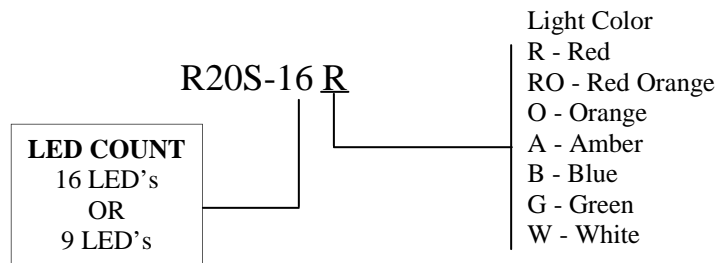

R20S PART NUMBERS

CALL FIREFLY—WE CAN MAKE IT EASY

FREE COST AND SAVINGS ANALYSIS
FIND OUT HOW TO HAVE YOUR SIGN UPGRADED WITHOUT PAYING FOR IT
PURCHASE TERMS AND CONDITIONS

*SEE WARRANTY ON WEBSITE

SOLID STATE LIGHTING OF THE FUTURE IS ALREADY AVAILABLE FROM FIREFLY

Phone (770) 980-9075
www.firefly-technology.com

PO Box 680384, Marietta, GA 30068-0007

Fax (770) 951-0489
info@firefly-technology.com