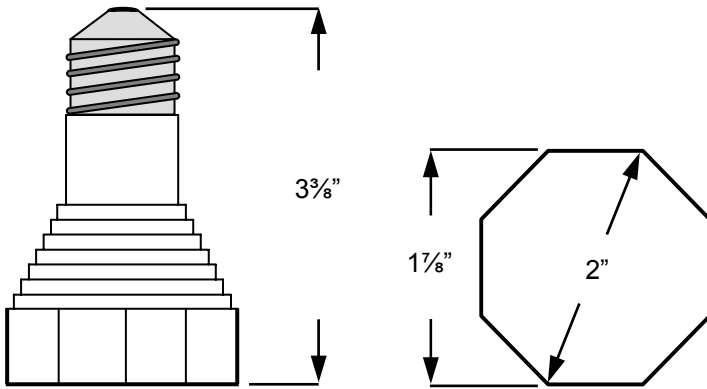

Replaces all A-19, A-21 and R20 sign lamps

Direct screw-in replacement

Very high visibility

Lasts 20 to 50 times longer

Saves up to 95% of the energy

R20S GENERAL SPECIFICATIONS

Volts	Maximum Overall Length	Maximum Diameter	Light Center Length	Approximate Beam Spread
AC 120V±10V	3 3/8"	2"	1 7/8"	25°