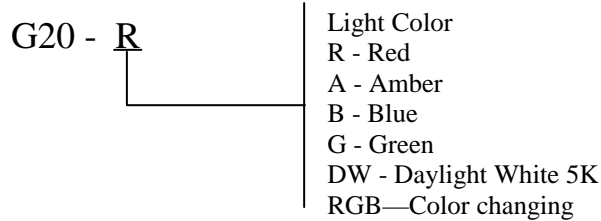

GLOBE PART NUMBERS

CALL FIREFLY—WE CAN MAKE IT EASY

FREE COST AND SAVINGS ANALYSIS
FIND OUT HOW TO HAVE YOUR SIGN UPGRADED WITHOUT PAYING FOR IT
PURCHASE TERMS AND CONDITIONS

SOLID STATE LIGHTING OF THE FUTURE IS ALREADY AVAILABLE FROM FIREFLY

Phone (770) 980-9075
www.firefly-technology.com

PO Box 680384, Marietta, GA 30068-0007

Fax (770) 951-0489
info@firefly-technology.com